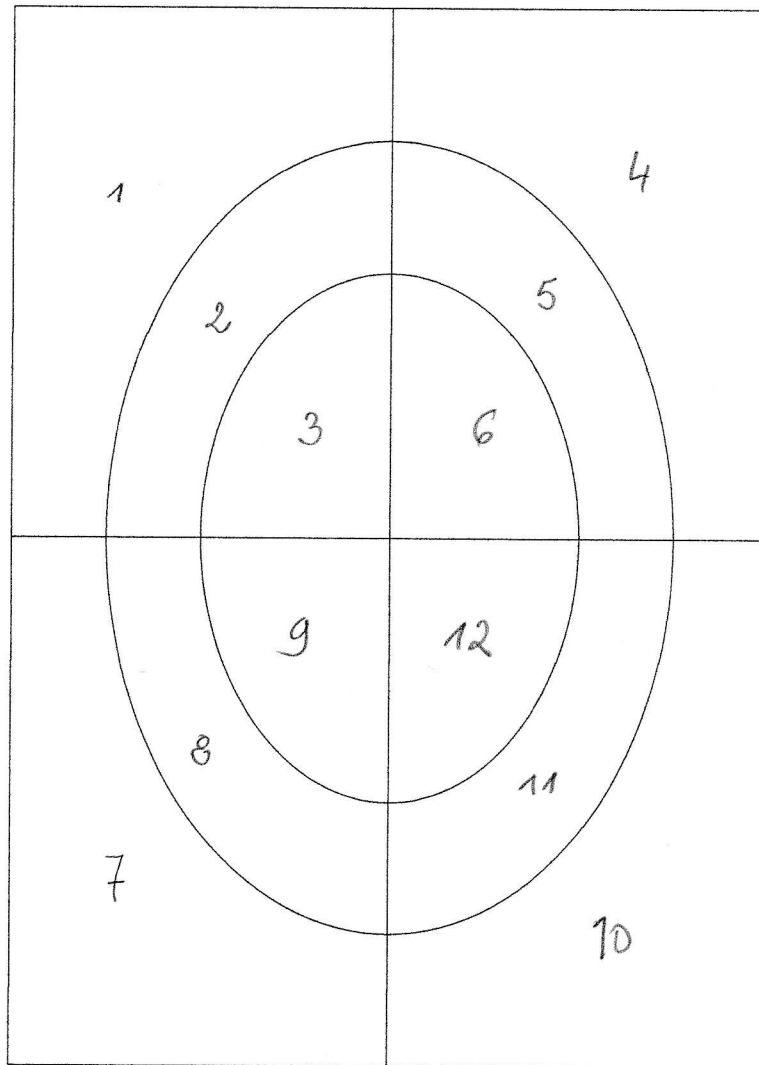

45 - Wedding Ring

15 x 21 cm - 5.7/8 x 8.1/4"

2 cm

1"

45 - Wedding Ring

Assemblage

$$A: (1 + 2 + 3) + (4 + 5 + 6)$$

$$B: (7 + 8 + 9) + (10 + 11 + 12)$$

$$C: A + B$$